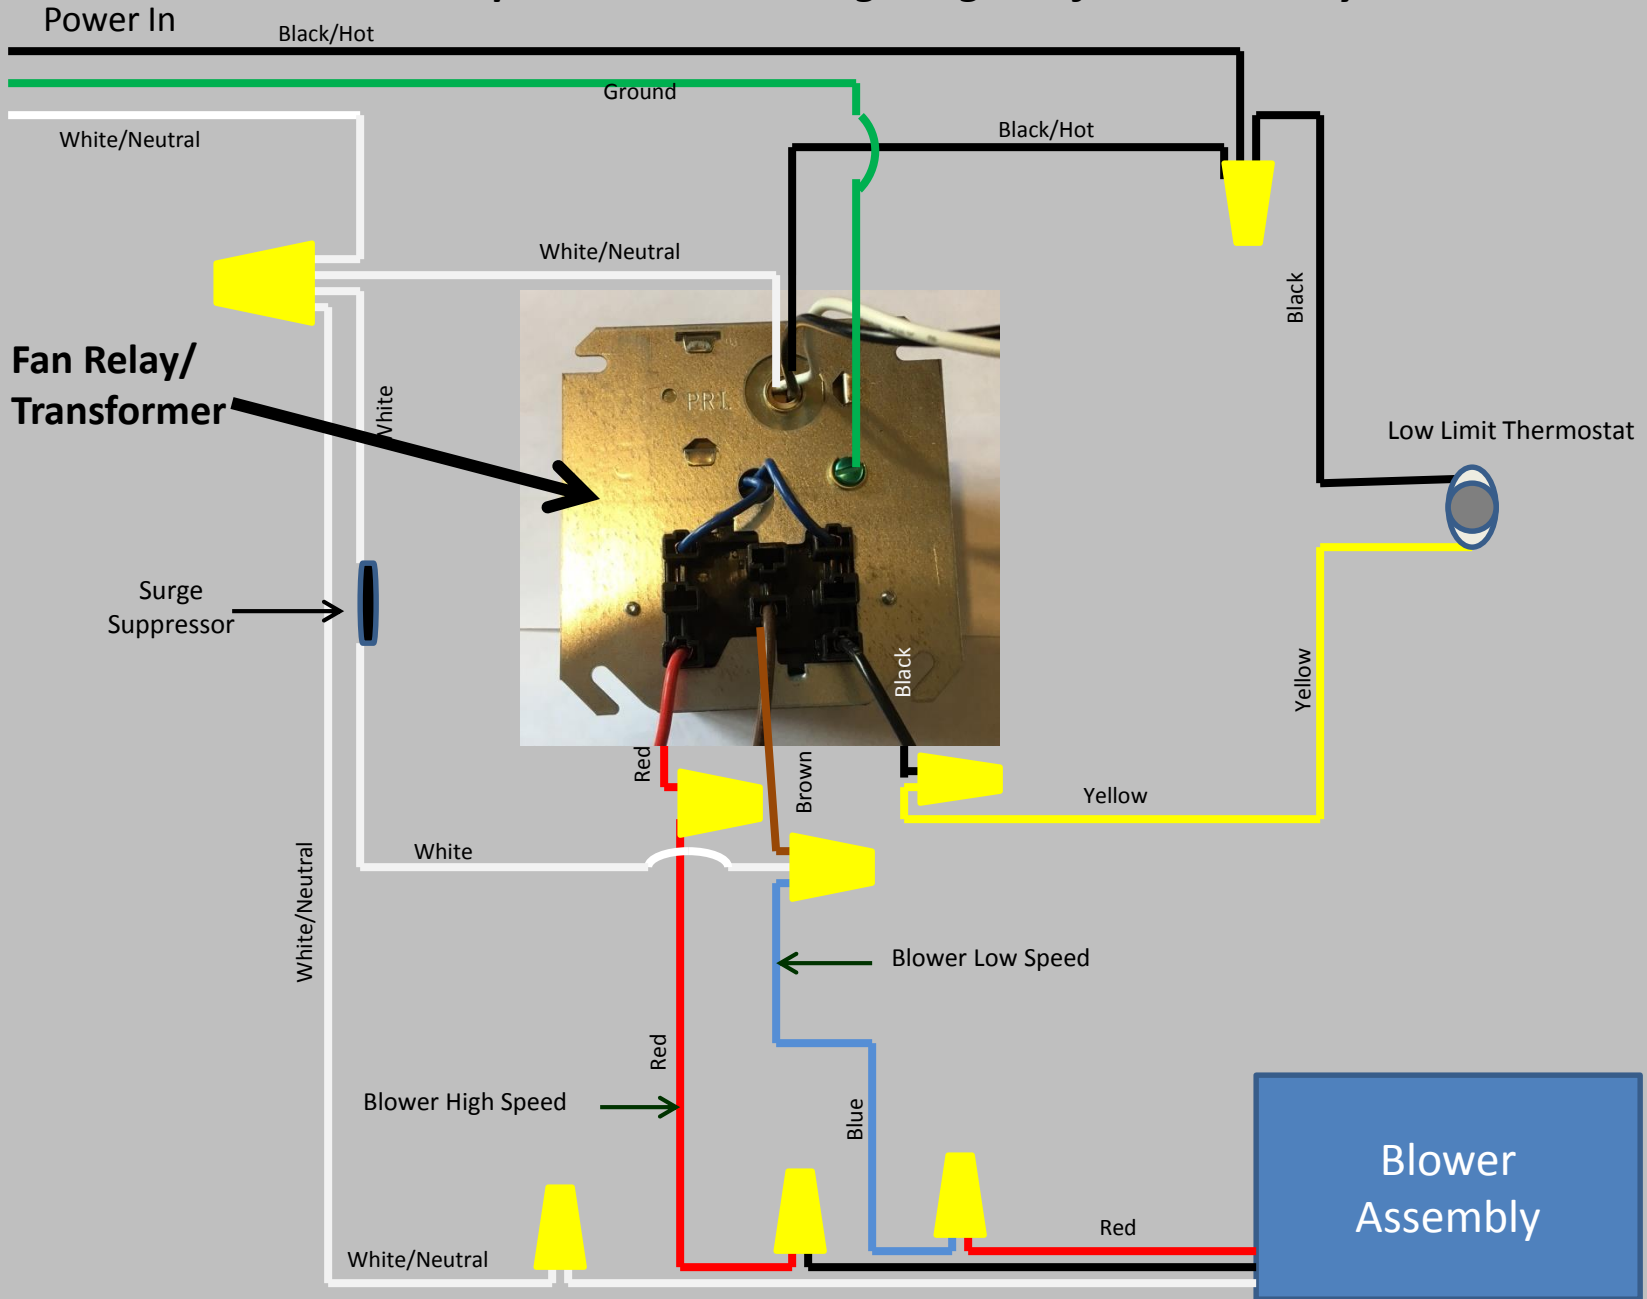

Vapor-Fire 100 Wiring Diagram for 115v/60 cy

Vapor-Fire 100 Low-Voltage Wiring (24v)